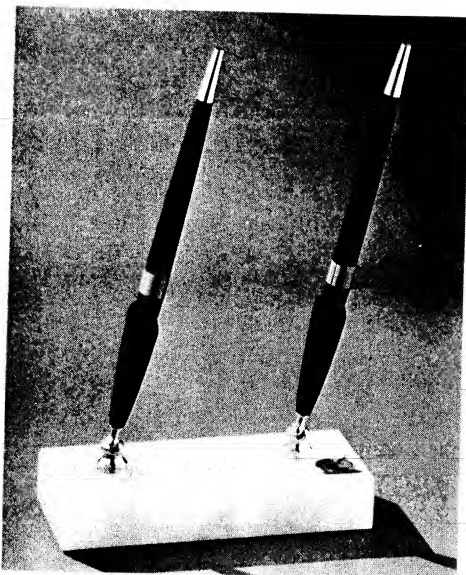

28 - PEN BASE — DOUBLE PEN